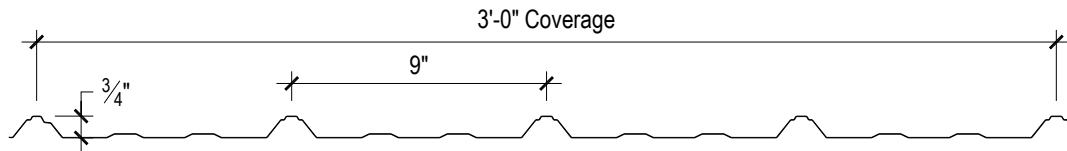

Evergreen 031  .32 TSR

Forest Green 034  .28 TSR

Blue 026  .31 TSR

Light Grey 018  .42 TSR

Charcoal 032  .27 TSR

Black 033  .26 TSR

Colors are as close to actual as allowed by the printing process.
 TSR = Total Solar Reflectivity

Weatherbest Roofing and Siding

Weatherbest Standard Profile

Weatherbest Panel Specifications

- 29 ga. Structural quality, full-hard steel
- Roofing and siding panels are a minimum grade "E", 80,000 psi tensile strength
- Weatheredge unique, custom trims are grade "D", 50,000 psi tensile strength
- 40 year Warranty Akzo-Nobel Ceram-A-Star® 1050 paint system
- Superior side lap design for excellent weathertightness
- Custom cut panels to any length at no additional charge
- Long term performance against the elements
- Low maintenance, lasting beauty and outstanding value
- Perfect for new construction or renovation projects
- Ideal for residential, commercial and agricultural applications